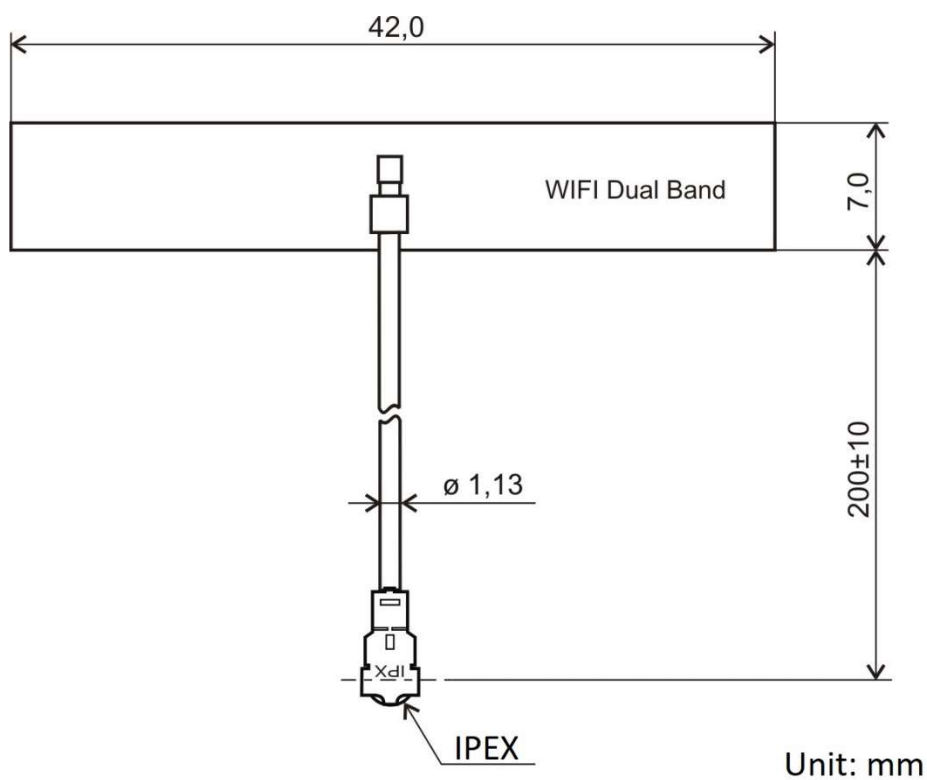

## WI-FI ANTENNA

Antenna WLAN, internal, FPC series 42x7x0.15, Flexi, 2.4/5 GHz, IPEX 1.13OD/200mm

AW-A2458G-FPC71I200

SECTRON company offers a wide portfolio of WIFI antennas with various versions differing in shape, level of gain and manner of attachment. SECTRON guarantees a compatible connection between an antenna and all antenna adaptors produced by SECTRON.

### BENEFITS

- Easy installation
- Flexible

Technology	WLAN
Frequency bands	2.4/5 GHz
Bandwidth	-
Gain	2/3 dBi
VSWR	<2.2:1
Impedance	50 Ohm
Directivity	Directional
Beam angle	-
Polarization	Linear
Maximum input power	10 W
Power voltage	-
Dimensions	42 x 7 mm
Weight	0.75 g
Operating temperature	-30 to +90 °C
Execution	Internal
Method of attachment	Adhesive
Cable type	Hirose 068
The cable length	0.2 m
Connector type	IPEX

## DRAWING

Different connector variants or cable lengths are available on request.